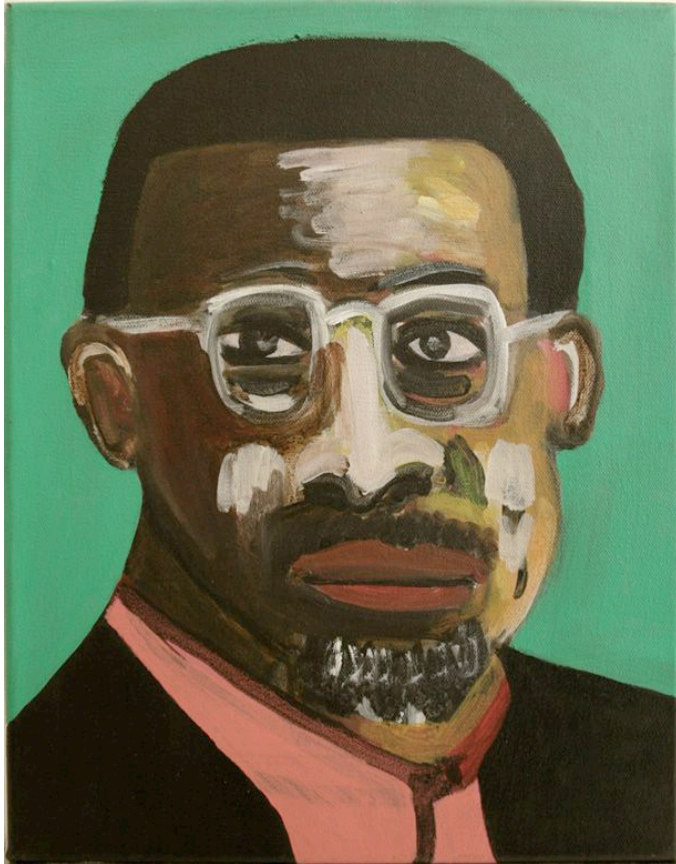

# PATRICIA SWEETOW GALLERY

77 GEARY STREET MEZZANINE SAN FRANCISCO CA 94108 415.788.5126 F 788.5207

**San Francisco Chronicle**  
NORTHERN CALIFORNIA'S LARGEST NEWSPAPER

June 3, 2010

**96Hours**

Frederick Hayes's portraits such as *Cederick* are part of his project of "snapshots"

"Cityscapes drawing Installation and Paintings": With a style that combines tenderness and urban grit, Frederick Hayes takes viewers on a walk through an unknown city, with pencil sketches of the buildings and portraits of the people who inhabit them. It's part of a lifelong project of "snapshots" of a fictitious place that's elusively familiar.