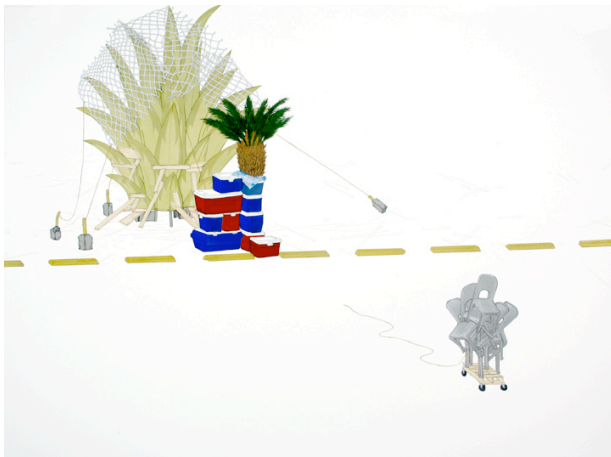

PATRICIA SWEETOW GALLERY

77 GEARY STREET MEZZANINE SAN FRANCISCO CA 94108 415.788.5126 F 788.5207

November, 2008

Watch This Space

***Bear market or bull, buying art is investing in our cultural future.
Here are 14 Bay Area artists we'd add to our portfolio.***

Cooler than Thou

Weston Teruya, *Of those cast out (water tower for the new state)*, 2008.

Even more than for his intricate draftsmanship-to wit, *Of those cast out (water tower for the new state)*, shown here-**Weston Teruya** has been feted (and, occasionally slammed) for his manipulation of white space. (You see, it's all about what *isn't* there.) A skill that no doubt, he honed during his residency at the Oliver Ranch in Guyserville. See what he came up with at the show "Shifted Focus: An APAture Retrospective," on display this month at Kearny Street Workshop. *Represented by Patricia Sweetow Gallery.*